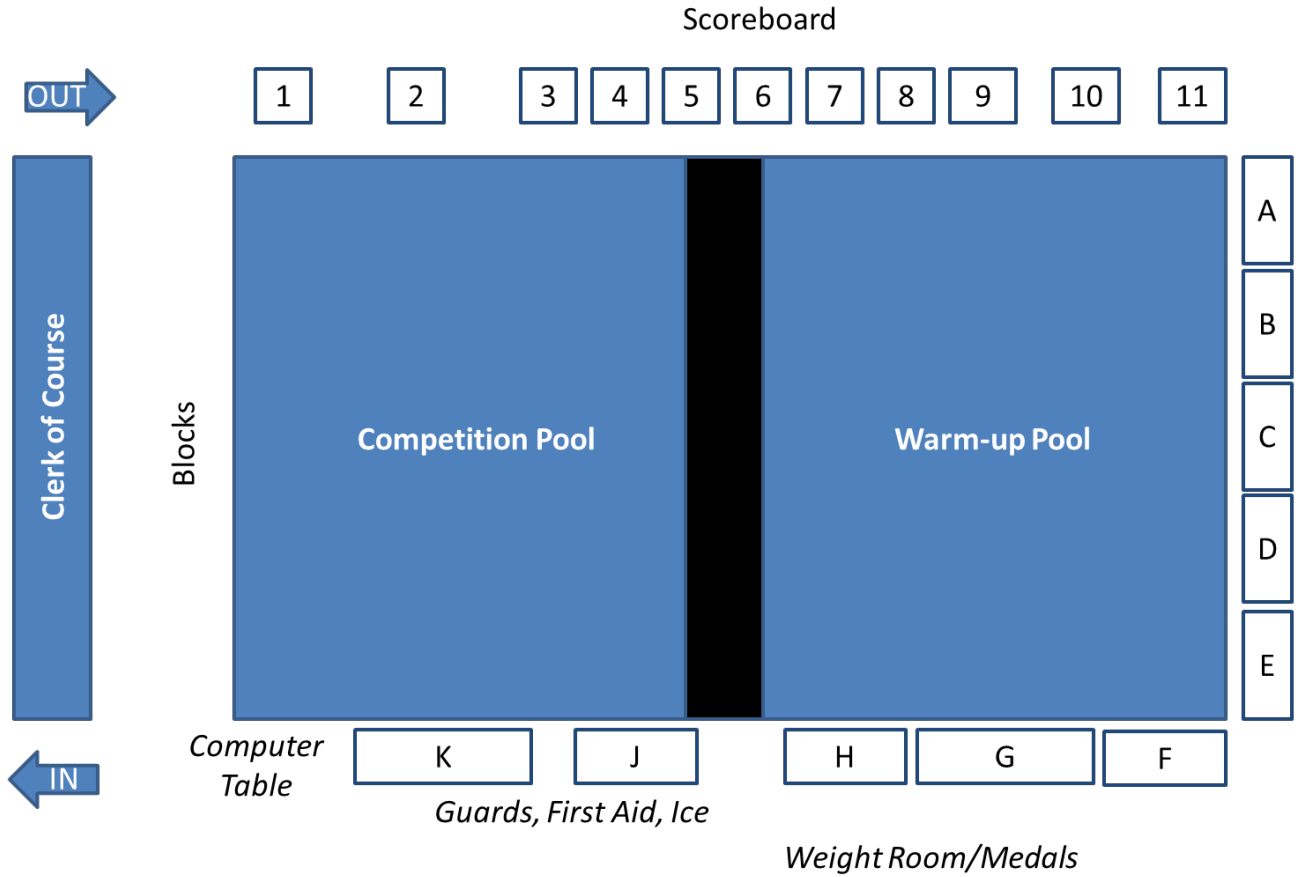

BLEACHER ASSIGNMENTS

	Monday Sessions	Tuesday Sessions
Bleachers on Far Wall		
1	Goochland	Federal Club
2	Dominion Club / Mechanicsville	Rockville & Dolphin Club
3	Old Church / Ashland	Hungary Creek
4	Ashland / Milestone	Wyndham
5	Milestone / Battlefield Green	Milestone / AshCreek / Tuck. Vlg. West
6	Battlefield Green / Pebble Creek	AshCreek / Battlefield Green
7	Burkwood	Battlefield Green / Fox Hall
8	Burkwood	Fox Hall / Goochland
9	Burkwood / Bell Creek	Goochland / Wembly / Bell Creek
10	Raintree	Ashland
11	Tuckahoe Village West	Colonies
Bleachers at Opposite End		
A	Wyndham / Canterbury	Atlee
B	Canterbury / Colonies	Mechanicsville
C	Colonies / Hungary Creek	Pebble Creek / Chestnut Oaks
D	Hungary Creek / Federal Club	Burkwood
E	Federal Club / Kings Charter	Burkwood
Bleachers on Near Wall		
F	Fox Hall	Old Church / Hanover
G	Church Run	Canterbury / Dominion Club
H	Twin Hickory / Rockville & Dolphin Club	Wellesley / Raintree
J	Chestnut Oaks / Wembly / Hanover	Church Run
K	Atlee / Wellesley / AshCreek	Twin Hickory / Kings Charter