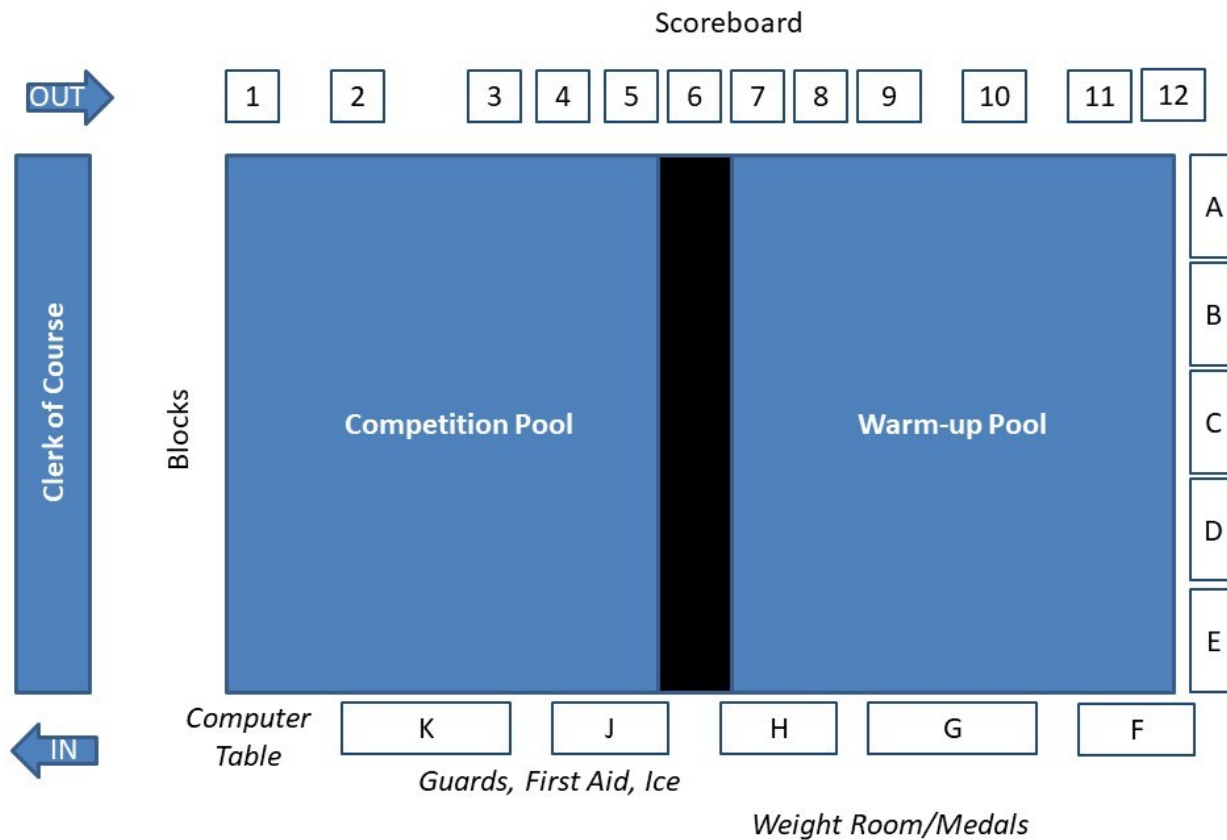

BLEACHER ASSIGNMENTS

	Day 1 Sessions	Day 2 Sessions
Bleachers on Far Wall		
1	Atlee	Wembly / AshCreek
2	Twin Hickory	Tuckahoe Village West / Chestnut Oaks
3	Burkwood	Colonies
4	Burkwood	Colonies / Hanover
5	Burkwood / Mechanicsville	Church Run
6	Chestnut Oaks	Church Run
7	Canterbury	Ashland
8	Canterbury / Kings Charter	Wyndham / Ashland
9	Kings Charter	Wyndham
10	Wyndham	Mechanicsville
11	Church Run	Old Church
12	Church Run	Old Church / The Dominion Club
Bleachers at Opposite End		
A	Raintree	Milestone / Atlee
B	Milestone / Tuckahoe Village West	Kings Charter / Fox Hall
C	Goochland / The Dominion Club	Hungary Creek
D	The Federal Club / Bell Creek	Burkwood
E	Ashland / Wellesley	Burkwood
Bleachers on Near Wall		
F	AshCreek / Old Church / Hanover	Twin Hickory / Battlefield Green / Bell Creek
G	Colonies / Wembly	Raintree / Rockville & Dolphin Club
H	Fox Hall	Pebble Creek / The Federal Club
J	Hungary Creek / Battlefield Green	Goochland
K	Rockville & Dolphin Club / Pebble Creek	Canterbury / Wellesley